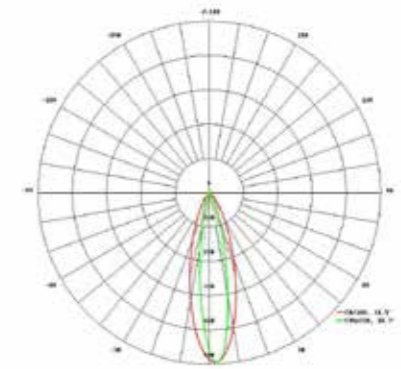

LUCOLED EL10

- 5 years warranty
First 2 years extended warranty
- Lucolense narrow beam technology
- High efficacy
- Constant Current Technology
- Narrow white binning

Lucoled Edge Lighting EL10 modules offer a high quality and efficient solution for single-sided signs with a depth of 70-200 mm and double-sided signs with a depth of 80-400 mm, max. 1000 mm wide.

EL10 is ideal for round, oval or any other non-rectangular shaped sign as the individual modules can be positioned following the shape of the sides.

SPECIFICATIONS

- Dimensions 50x30x14mm
- Warranty 5 years (first 2 years extended)
- Beam angle: 19° * 32°
- Can be cut between every unit
- UL, CE and RoHS compliant
- Narrow white binning
- Constant Current Technology
- Operating temperature -25~+60C

Item no	LED colour	CT (K)	CRI	Power (W/mod)	Flux (lm/mod)	Efficacy (lm/W)	Voltage (DC)	Modules per chain	Modules per carton
EL10-W65	white	6500	>70	1.6	160	100	12	25	600

DIMENSIONS

LUMINOUS INTENSITY DISTRIBUTION