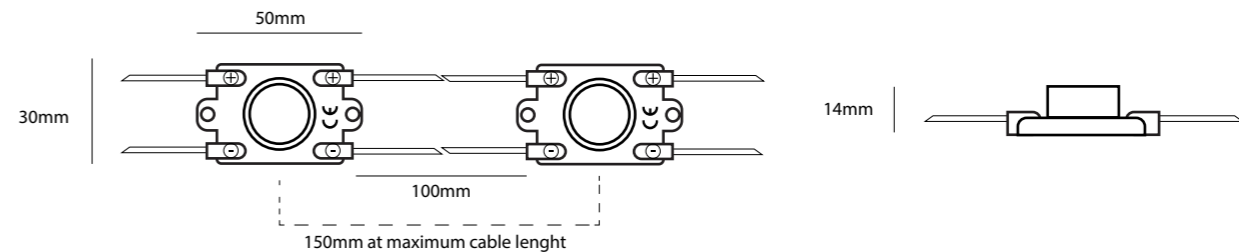

LUCOLED EL10

- 5 years warranty
First 2 years extended warranty
- Lucolense narrow beam technology
- High efficacy
- Constant Current Technology
- Narrow white binning

Lucoled Edge Lighting EL10 modules offer a high quality and efficient solution for single-sided signs with a depth of 70-200 mm and double-sided signs with a depth of 80-400 mm, max. 1000 mm wide.

Lucoled EL10 uses patented light reflection technology to evenly illuminate single and double-sided small light boxes and signs. The licensed technology is based on the face being illuminated by over 70% indirect, internally reflecting, light transmitted by narrow beam flare lenses. The modules are mounted on the sides of the box, directing a beam of light at the opposite side. The reflecting light evenly illuminates the face.

EL10 is ideal for round, oval or any other non-rectangular shaped sign as the individual modules can be positioned following the shape of the sides.

SPECIFICATIONS

- Dimensions 50x30x14mm
- Warranty 5 years (first 2 years extended)
- Beam angle: 19° * 32°
- Can be cut between every unit
- UL, CE and RoHS compliant
- Narrow white binning
- Constant Current Technology
- Operating temperature -25~+60C

Item no	LED colour	CT (K)	CRI	Power (W/mod)	Flux (lm/mod)	Efficacy (lm/W)	Voltage (DC)	Modules per chain	Modules per carton
EL10-W65	white	6500	>70	1.6	160	100	12	25	600

DIMENSIONS

LUMINOUS INTENSITY DISTRIBUTION